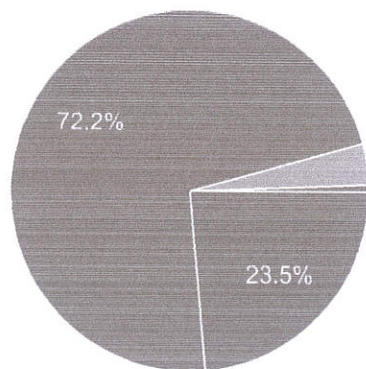

7058905961

7028384840

7798332392

9527922285

7498254738

175 more responses are hidden

Read all the questions carefully

The Program Outcomes ,Couse Outcomes and Course Learning Outcomes are stated clearly

 Copy

302 responses

- Strongly Agree
- Agree
- Disagree
- Strongly Disagree

PRINCIPAL

* at Bhagubai Pingle Art. & Comm. Night College
Chakan, Tal. Kalyan, Dist. Pune

The content of the courses is as per my expectations and meet the objectives