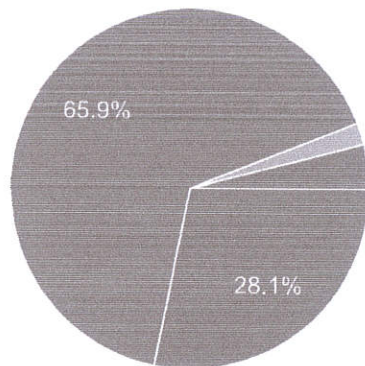

 Copy

302 responses

- Strongly Agree
- Agree
- Disagree
- Strongly Disagree

PRINCIPAL

* at Bhagubai Pingle Art. & Comm. Night College
Chakan, Tal. Kalyan, Dist. Pune

The content of the courses is as per my expectations and meet the objectives

Copy

302 responses

- Strongly Agree
- Agree
- Strongly Disagree
- Disagree

There is adequate availability of the Study Material and reference books in the Library

Copy

302 responses

- Strongly agree
- Agree
- Strongly disagree
- Disagree

The curriculum provides an Opportunities to Learn and Grow

Copy

302 responses

- Strongly agree
- Agree
- Strongly Disagree
- Disagree

PRINCIPAL
Kai. Bhagubai Pingle Arts & Comm. Night College
Chakan, tal. Khed, Dist. Pune