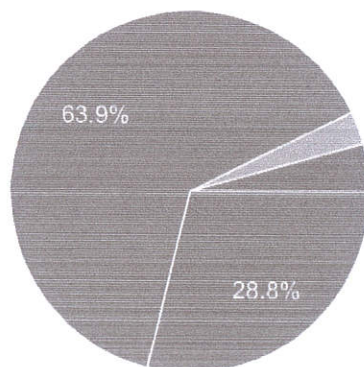

Copy

302 responses

- Strongly Agree
- Agree
- Strongly Disagree
- Disagree

There is adequate availability of the Study Material and reference books in the Library

Copy

302 responses

- Strongly agree
- Agree
- Strongly disagree
- Disagree

The curriculum provides an Opportunities to Learn and Grow

Copy

302 responses

- Strongly agree
- Agree
- Strongly Disagree
- Disagree

PRINCIPAL
Kai. Bhagubai Pingle Arts & Comm. Night College
Chakan, tal. Khed, Dist. Pune