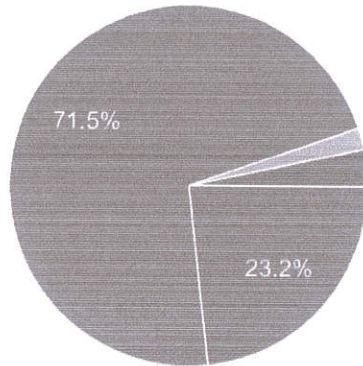

The content of the courses is as per my expectations and meet the objectives

Copy

302 responses

- Strongly Agree
- Agree
- Strongly Disagree
- Disagree

There is adequate availability of the Study Material and reference books in the Library

Copy

302 responses