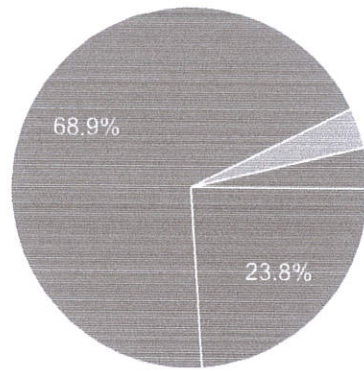

The curriculum provides an Opportunities to Learn and Grow

Copy

302 responses

- Strongly agree
- Agree
- Strongly Disagree
- Disagree

PRINCIPAL
Kai. Bhagubai Pingle Arts & Comm. Night College
Chakan, tal. Khed, Dist. Pune

The structure of the syllabus is appropriate

Copy

302 responses

- Strongly agree
- Agree
- Strongly disagree
- Disagree

The time allotted to the curriculum was sufficient

Copy

302 responses

- Strongly agree
- Agree
- Strongly disagree
- Disagree